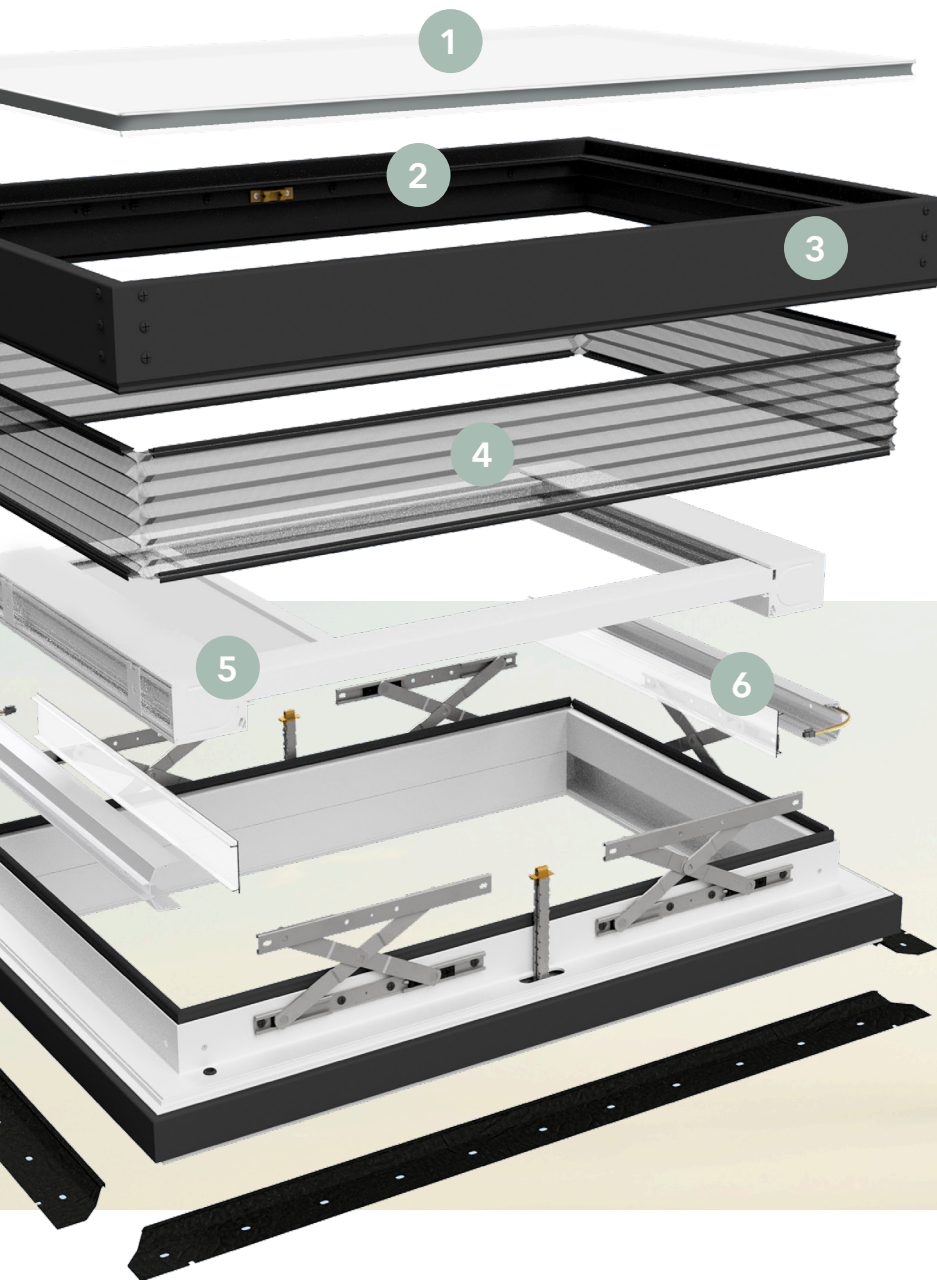

# DISCOVER MARVIN AWAKEN SKYLIGHT

The Marvin Awaken Skylight was built to harness light and air in new ways. This smart skylight is the first to offer built-in, tunable lighting that mimics the ideal color temperature of natural light to provide the right light at the right time. Its unique, connected features make it easy to live better.