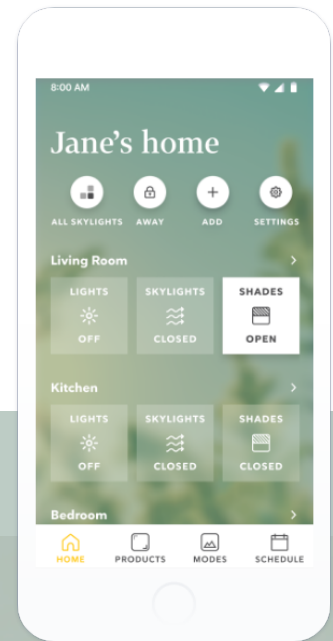

**MARVIN AWAKEN SKYLIGHT - FIXED**

provides design continuity for situations when it's important to match the aesthetics of operating skylights with non-featured units.

**MARVIN SKYLIGHT**

features a streamlined, low-profile frame without venting, lighting, or shade options.

\* Tested with Max CN width 32" by Max CN height 60". Contact Marvin for additional test data in other sizes.

SIZING

SKYLIGHT FIXED		WIDTH			
		16"	24"	32"	48"
HEIGHT	36"	●	●	●	●
	48"	●	●	●	●
	60"	●	●	●	●
	90"	●	●	●	●

AWAKEN SKYLIGHT FIXED		WIDTH			
		16"	24"	32"	48"
HEIGHT	36"	●	●	●	●
	48"	●	●	●	●
	60"	●	●	●	●
	90"	●	●	●	●

AWAKEN SKYLIGHT OPERATING		WIDTH			
		16"	24"	32"	48"
HEIGHT	36"	●	●	●	●
	48"	●	●	●	●
	60"	●	●	●	
	90"	●	●		

# WELL-BEING AT YOUR FINGERTIPS

Easily control the ventilation, lighting, and shading of your connected Marvin Awaken Skylight with a user-friendly app, wall switches, or smart home systems like Google Home, Amazon Alexa, and Samsung SmartThings.